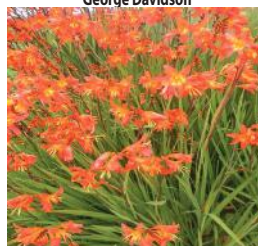

Crocsmia crocsmiiflora
'Prince of Orange'